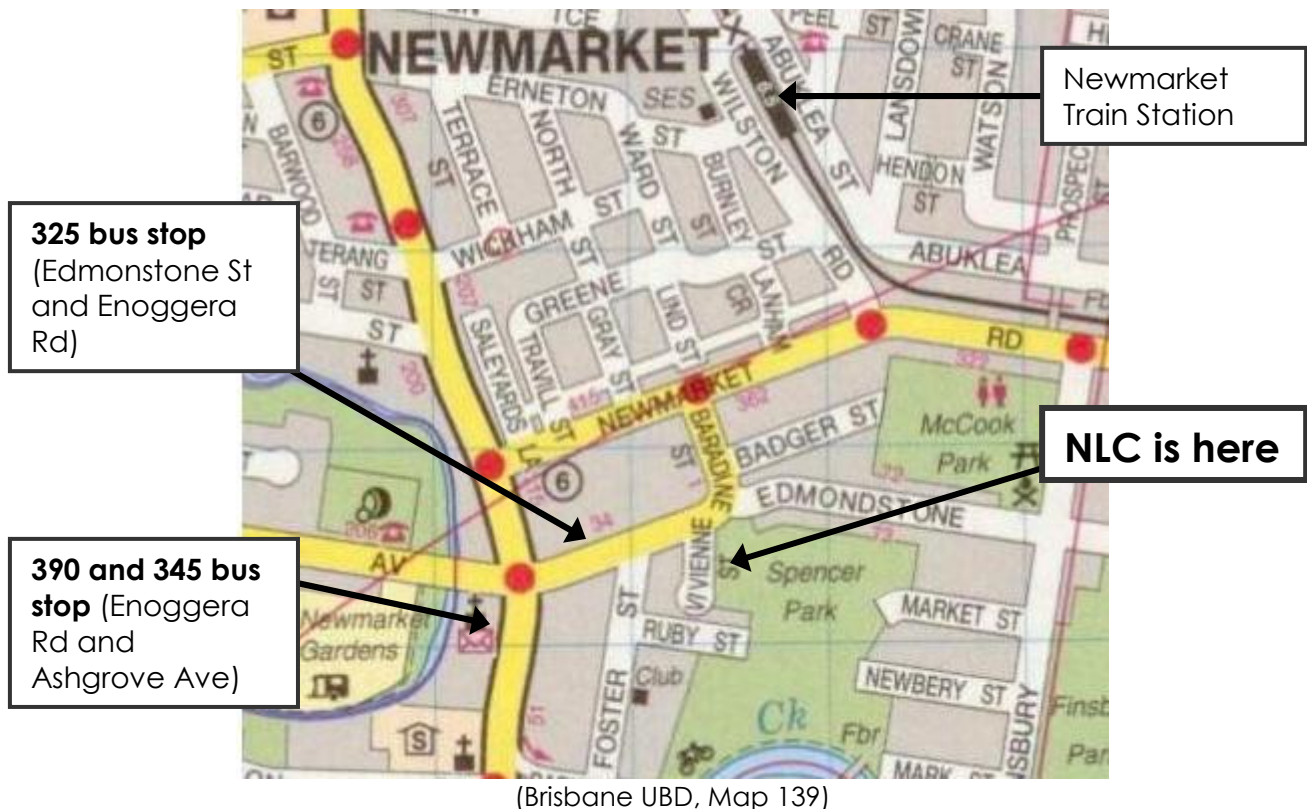

# Where is Newmarket Learning Centre?

Newmarket Learning Centre (NLC) is at 8 Vivienne St, Newmarket. We are the only building on the left-hand side of Vivienne St, next to Spencer Park.

### From the City:

Bus	Where is the bus stop?	Where do I get off the bus?
390	Stop 39, corner of Adelaide and Edward Sts	Corner of Enoggera Rd and Ashgrove Ave
345	Stop 16, corner of Adelaide and George Sts	Corner of Enoggera Rd and Ashgrove Ave

### From Stafford:

Bus	Where is the bus stop?	Where do I get off the bus?
325	Corner of Webster Rd and Pateena St	Newmarket Stop (Edmonstone St and Enoggera Rd)

### From Chermside:

Bus	Where is the bus stop?	Where do I get off the bus?
325	Corner of Hamilton Rd and Gympie Rd	Newmarket Stop (Edmonstone St and Enoggera Rd)

Phone Eleanor on 3356 5438 for more information.